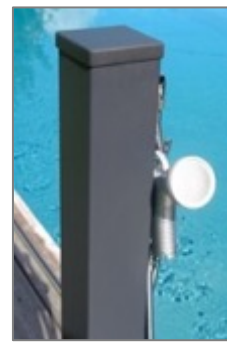

EQUIPMENT	Hand shower with automatic stop Foot wash faucet
MATÉRIAL	Galvanized steel graphite grey powder coating RAL 7021 Hand shower in anodized aluminium Stainless steel screws A4 marine grade
DIMENSIONS	Structure : 8 x 8 x height 100 cm Shower hose : 150 cm Height between base and foot wash : 50 cm Base in stainless steel with 4 holes (∅ 12 mm) : 15x15 cm
WEIGHT	7,5 kg
PACKING	1 box : 110 x 28 x 15 cm Weight : 10 kg
OPTIONAL	Warm water regulator Winter cover Borne Graphite Duckboard 80 x 80 cm

OPTIONAL WARM WATER REGULATOR

INSTALLATION GUIDE

Borne GRAPHITE is delivered with the possibility of making the connection either to the rear base or from below.
Borne GRAPHITE is delivered with 4 studs in stainless steel (∅ 10 mm, length 96 mm).

Connection at the rear base.

Connection from below

4 studs in stainless steel